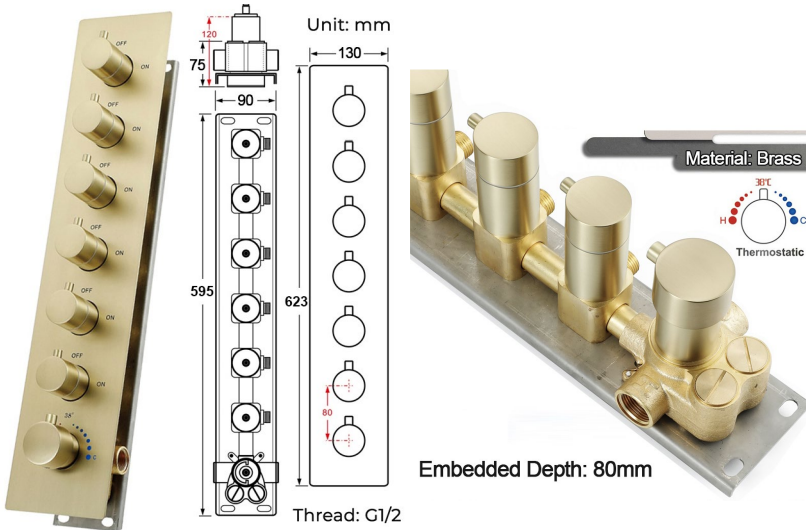

BRUSHED GOLD PHONE CONTROLLED THERMOSTATIC LED RECESSED CEILING MOUNT RAINFALL WATER COLUMN MIST SHOWER SYSTEM WITH SQUARE HAND SHOWER AND 6 JETTED BODY SPRAYS SPECIFICATIONS

- Shower Panel /Hose Material: 304 Stainless Steel
- Shower Head Size: 900*300 mm
- Showerheads Install: Embedded Ceiling Mounted
- Concealed Mixer Install: Wall-Mounted
- LED Shower Head Functions: Rainfall, Waterfall, Mist, Water Column
- Water Pressure: 0.3 MPA
- Water Flow: 16L/min~28L/min
- Shower Accessories Material: Brass
- LED Light: Need to Connect Power
- LED Light Color: 64 Color
- Shower Hose Length: 1.5M
- AC: 100-265V 50/60Hz
- Music: Need Bluetooth

Product shown is only for installation display purpose

Kinds of color **64**
temperature adjustable

WiFi
Built-in WIFI
Phone control color

Color software App install instruction
download name: Smart Life

All dimensions and specifications are nominal and may vary. Use actual products for accuracy in critical situations.

Shower Mixer

Product shown is only for installation display purpose

Hand Shower

Shower Mixer Connections

Body Jet

FEATURES

- Material: Brass
- Base Plate Height: 5-1/8"
- Base Plate Width: 5-1/8"
- Jet Surface Area: 3-1/8"
- Surface Depth: 1/4"
- Adjustment Angle: 5°
- Male NPT Connection: 1/2"
- Maximum Flow Rate: 2.5 GPM (9.5L/min) max @ 80 psi