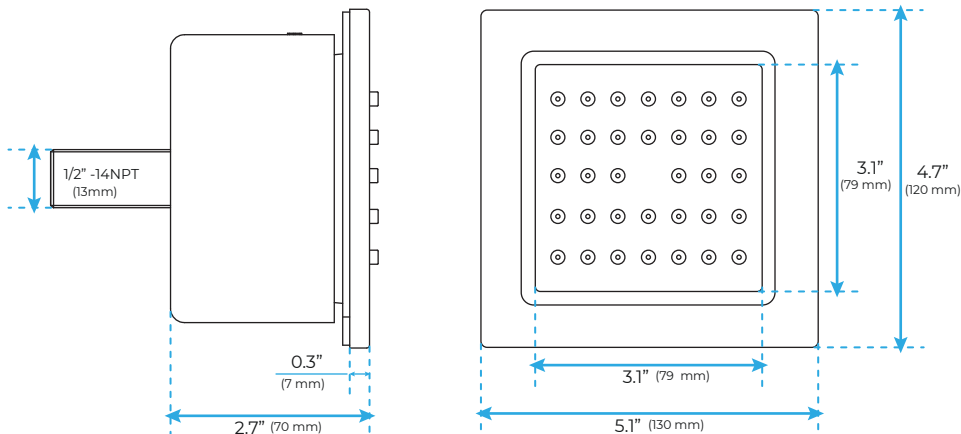

BRUSHED GOLD PHONE CONTROLLED THERMOSTATIC LED RECESSED CEILING MOUNT RAINFALL WATER COLUMN MIST SHOWER SYSTEM WITH SQUARE HAND SHOWER AND 6 JETTED BODY SPRAYS SPECIFICATIONS

- Shower Panel /Hose Material: 304 Stainless Steel
- Shower Head Size: 900*300 mm
- Showerheads Install: Embedded Ceiling Mounted
- Concealed Mixer Install: Wall-Mounted
- LED Shower Head Functions: Rainfall, Waterfall, Mist, Water Column
- Water Pressure: 0.3 MPA
- Water Flow: 16L/min~28L/min
- Shower Accessories Material: Brass
- LED Light: Need to Connect Power
- LED Light Color: 64 Color
- Shower Hose Length: 1.5M
- AC: 100-265V 50/60Hz
- Music: Need Bluetooth

All dimensions and specifications are nominal and may vary. Use actual products for accuracy in critical situations.

Shower Mixer

Product shown is only for installation display purpose

Hand Shower

Shower Mixer Connections

Body Jet

FEATURES

- Material: Brass
- Base Plate Height: 5-1/8"
- Base Plate Width: 5-1/8"
- Jet Surface Area: 3-1/8"
- Surface Depth: 1/4"
- Adjustment Angle: 5°
- Male NPT Connection: 1/2"
- Maximum Flow Rate: 2.5 GPM (9.5L/min) max @ 80 psi