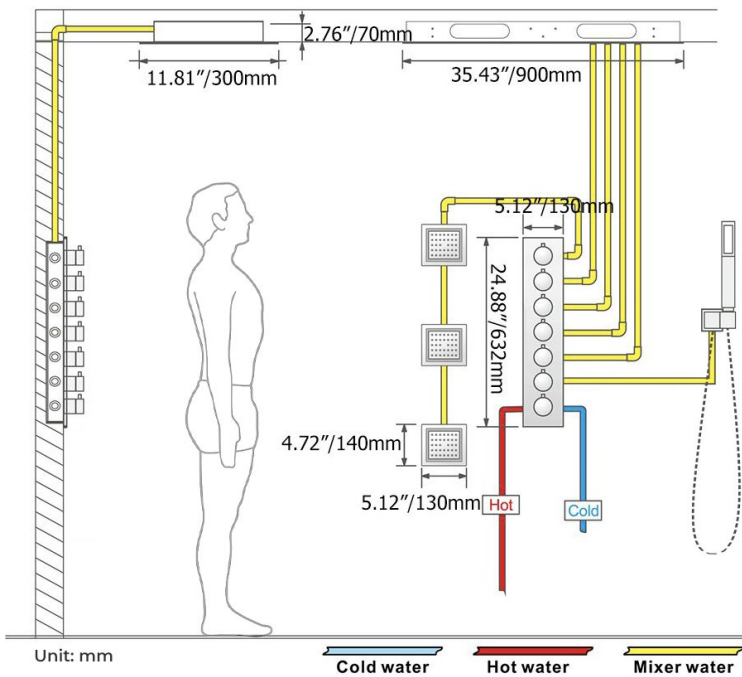

BRUSHED GOLD PHONE CONTROLLED THERMOSTATIC LED RECESSED CEILING MOUNT RAINFALL WATER COLUMN MIST SHOWER SYSTEM WITH SQUARE HAND SHOWER AND 6 JETTED BODY SPRAYS SPECIFICATIONS

- Shower Panel /Hose Material: 304 Stainless Steel
- Shower Head Size: 900*300 mm
- Showerheads Install: Embedded Ceiling Mounted
- Concealed Mixer Install: Wall-Mounted
- LED Shower Head Functions: Rainfall, Waterfall, Mist, Water Column
- Water Pressure: 0.3 MPA
- Water Flow: 16L/min~28L/min
- Shower Accessories Material: Brass
- LED Light: Need to Connect Power
- LED Light Color: 64 Color
- Shower Hose Length: 1.5M
- AC: 100-265V 50/60Hz
- Music: Need Bluetooth

Product shown is only for installation display purpose

Kinds of color **64**
temperature adjustable

WiFi
Built-in WIFI
Phone control color

Color software App install instruction
download name: Smart Life

All dimensions and specifications are nominal and may vary. Use actual products for accuracy in critical situations.

Shower Mixer

Product shown is only for installation display purpose

Hand Shower

Shower Mixer Connections

Body Jet

FEATURES

- Material: Brass
- Base Plate Height: 5-1/8"
- Base Plate Width: 5-1/8"
- Jet Surface Area: 3-1/8"
- Surface Depth: 1/4"
- Adjustment Angle: 5°
- Male NPT Connection: 1/2"
- Maximum Flow Rate: 2.5 GPM (9.5L/min) max @ 80 psi