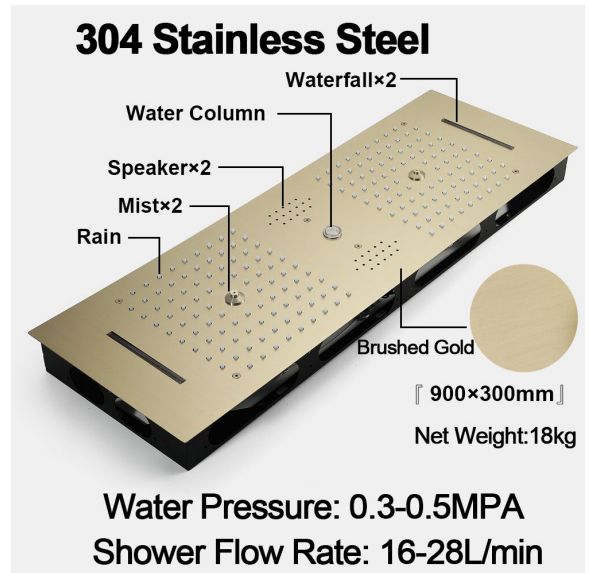

BRUSHED GOLD PHONE CONTROLLED THERMOSTATIC LED RECESSED CEILING MOUNT RAINFALL WATER COLUMN MIST SHOWER SYSTEM WITH SQUARE HAND SHOWER AND 6 JETTED BODY SPRAYS SPECIFICATIONS

- Shower Panel /Hose Material: 304 Stainless Steel
- Shower Head Size: 900*300 mm
- Showerheads Install: Embedded Ceiling Mounted
- Concealed Mixer Install: Wall-Mounted
- LED Shower Head Functions: Rainfall, Waterfall, Mist, Water Column
- Water Pressure: 0.3 MPA
- Water Flow: 16L/min~28L/min
- Shower Accessories Material: Brass
- LED Light: Need to Connect Power
- LED Light Color: 64 Color
- Shower Hose Length: 1.5M
- AC: 100-265V 50/60Hz
- Music: Need Bluetooth

Product shown is only for installation display purpose

Kinds of color **64**
temperature adjustable

WiFi
Built-in WIFI
Phone control color

Color software App install instruction
download name: Smart Life

All dimensions and specifications are nominal and may vary. Use actual products for accuracy in critical situations.

Shower Mixer

Product shown is only for installation display purpose

Hand Shower

Shower Mixer Connections

Body Jet

FEATURES

- Material: Brass
- Base Plate Height: 5-1/8"
- Base Plate Width: 5-1/8"
- Jet Surface Area: 3-1/8"
- Surface Depth: 1/4"
- Adjustment Angle: 5°
- Male NPT Connection: 1/2"
- Maximum Flow Rate: 2.5 GPM (9.5L/min) max @ 80 psi