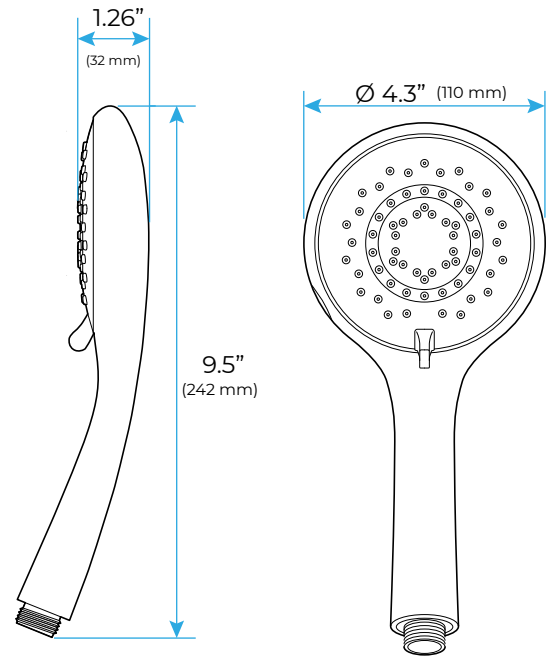

BRUSHED GOLD PHONE CONTROLLED THERMOSTATIC LED RECESSED CEILING MOUNT RAINFALL WATER COLUMN MIST SHOWER SYSTEM WITH SQUARE HAND SHOWER AND 6 JETTED BODY SPRAYS SPECIFICATIONS

- Shower Panel /Hose Material: 304 Stainless Steel
- Shower Head Size: 900*300 mm
- Showerheads Install: Embedded Ceiling Mounted
- Concealed Mixer Install: Wall-Mounted
- LED Shower Head Functions: Rainfall, Waterfall, Mist, Water Column
- Water Pressure: 0.3 MPA
- Water Flow: 16L/min~28L/min
- Shower Accessories Material: Brass
- LED Light: Need to Connect Power
- LED Light Color: 64 Color
- Shower Hose Length: 1.5M
- AC: 100-265V 50/60Hz
- Music: Need Bluetooth

Product shown is only for installation display purpose

Kinds of color **64**
temperature adjustable

WiFi
Built-in WIFI
Phone control color

Color software App install instruction
download name: Smart Life

All dimensions and specifications are nominal and may vary. Use actual products for accuracy in critical situations.

Shower Mixer

Product shown is only for installation display purpose

Hand Shower

Shower Mixer Connections

Body Jet

FEATURES

- Material: Brass
- Base Plate Height: 5-1/8"
- Base Plate Width: 5-1/8"
- Jet Surface Area: 3-1/8"
- Surface Depth: 1/4"
- Adjustment Angle: 5°
- Male NPT Connection: 1/2"
- Maximum Flow Rate: 2.5 GPM (9.5L/min) max @ 80 psi