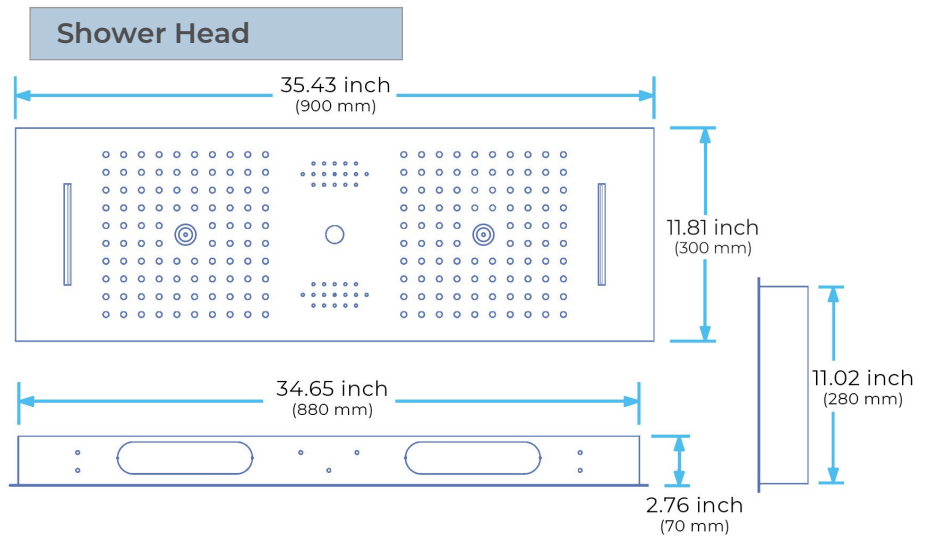

BRUSHED GOLD PHONE CONTROLLED THERMOSTATIC LED RECESSED CEILING MOUNT RAINFALL WATER COLUMN MIST SHOWER SYSTEM WITH SQUARE HAND SHOWER AND 6 JETTED BODY SPRAYS SPECIFICATIONS

- Shower Panel /Hose Material: 304 Stainless Steel
- Shower Head Size: 900*300 mm
- Showerheads Install: Embedded Ceiling Mounted
- Concealed Mixer Install: Wall-Mounted
- LED Shower Head Functions: Rainfall, Waterfall, Mist, Water Column
- Water Pressure: 0.3 MPA
- Water Flow: 16L/min~28L/min
- Shower Accessories Material: Brass
- LED Light: Need to Connect Power
- LED Light Color: 64 Color
- Shower Hose Length: 1.5M
- AC: 100-265V 50/60Hz
- Music: Need Bluetooth

Product shown is only for installation display purpose

Kinds of color **64**
temperature adjustable

WiFi
Built-in WIFI
Phone control color

Color software App install instruction
download name: Smart Life

All dimensions and specifications are nominal and may vary. Use actual products for accuracy in critical situations.

Shower Mixer

Product shown is only for installation display purpose

Hand Shower

Shower Mixer Connections

Body Jet

FEATURES

- Material: Brass
- Base Plate Height: 5-1/8"
- Base Plate Width: 5-1/8"
- Jet Surface Area: 3-1/8"
- Surface Depth: 1/4"
- Adjustment Angle: 5°
- Male NPT Connection: 1/2"
- Maximum Flow Rate: 2.5 GPM (9.5L/min) max @ 80 psi